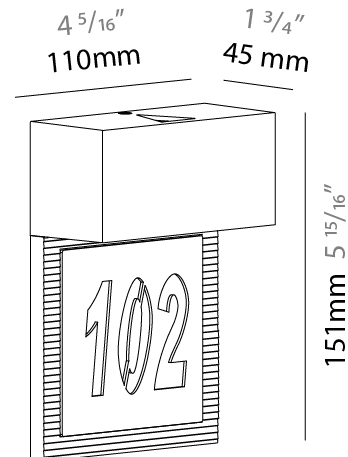

PROJECT _____
TYPE _____
SPECIFIER _____
QUANTITY _____
DATE _____

CARTELLO IDENTITY SURFACE

D93053

base number

1. To build a product code in our configurator select the specify button on the base model # product page
2. To build a manual product code on this datasheet choose from the options listed below in blue font and add the suffix to the base model #

GENERAL

Series: Cartello _____
Subseries: Cartello Identity _____
Partner: Milan _____
Division: Design _____
Installation: Surface _____
Product Type: Wall Surface _____
Mounting Location: Wall _____
Light Distribution: Direct / Indirect _____

PHYSICAL

Shape: Rectangle _____
Length (mm): 110 _____
Length (in): 4 ⁵/₁₆ _____
Height (mm): 151 _____
Height (in): 5 ¹⁵/₁₆ _____
Extension (mm): 45 _____
Extension (in): 1 ³/₄ _____
Weight (kg): 0.82 _____
Weight (lbs): 1.81 _____
Fixture Finish: Metallic Gray _____
Fixture Material: Aluminum _____

ELECTRICAL

Number of Lamps: 1 _____
Lamp Type: LED Retrofit _____
Lamp Shape: T4 _____
Bulb Included: Bulb Not Included _____
Total Output Wattage (W): 3.5 _____
Max. Wattage Per Lamp (W): 3.5 _____
Lamp Base: G9 _____
Input Voltage (V): 120Vac Direct Line _____

LED

OPTICAL

RATINGS AND CERTIFICATIONS

Certified By: CSA Certified to UL and CSA Standards _____
IP rating: IP20 _____