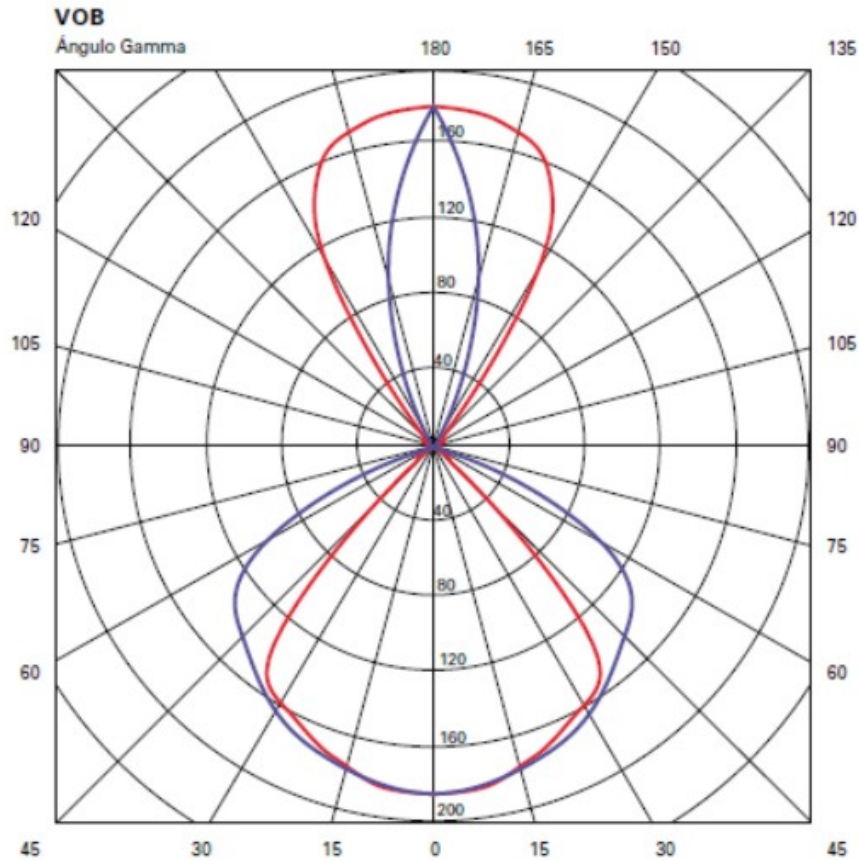

D

PROJECT

TYPE

SPECIFIER

QUANTITY

DATE

Fixture Finish

Digital: Not all screens are calibrated the same, and therefore, colors will appear differently between screens.