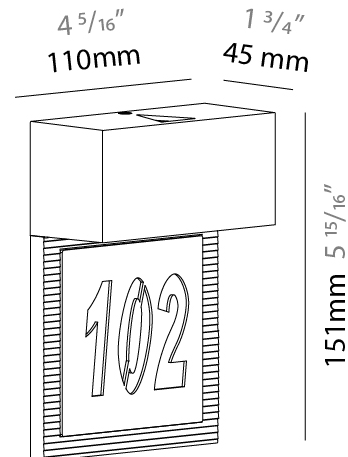

CARTELLO IDENTITY SURFACE

D93127

base number

1. To build a product code in our configurator select the specify button on the base model # product page
2. To build a manual product code on this datasheet choose from the options listed below in blue font and add the suffix to the base model #

GENERAL

Series: Cartello
Subseries: Cartello Identity
Partner: Milan
Division: Design
Installation: Surface
Product Type: Wall Surface
Mounting Location: Wall
Light Distribution: Direct / Indirect

PHYSICAL

Shape: Rectangle
Length (mm): 110
Length (in): 4 ⁵/₁₆
Height (mm): 151
Depth (mm): 45
Height (in): 5 ¹⁵/₁₆
Depth (in): 1 ³/₄
Extension (mm): 45
Extension (in): 1 ³/₄
Weight (kg): 0.3
Weight (lbs): 0.599
Fixture Finish: Metallic Gray
Fixture Material: Extruded Aluminum

ELECTRICAL

Number of Lamps: 2
Lamp Type: LED
Max. Wattage Per Lamp (W): 8
Dimming: Electronic Low Voltage Dimming
Input Voltage (V): 120Vac Direct Line

LED

Number of LEDs: 2
Color Temperature (°K): 3000
Max. Delivered Lumen (lm): 600
CRI: >80 CRI

OPTICAL

RATINGS AND CERTIFICATIONS

Certified By: CSA Certified to UL and CSA Standards
IP rating: IP44

PROJECT	
TYPE	
SPECIFIER	
QUANTITY	
DATE